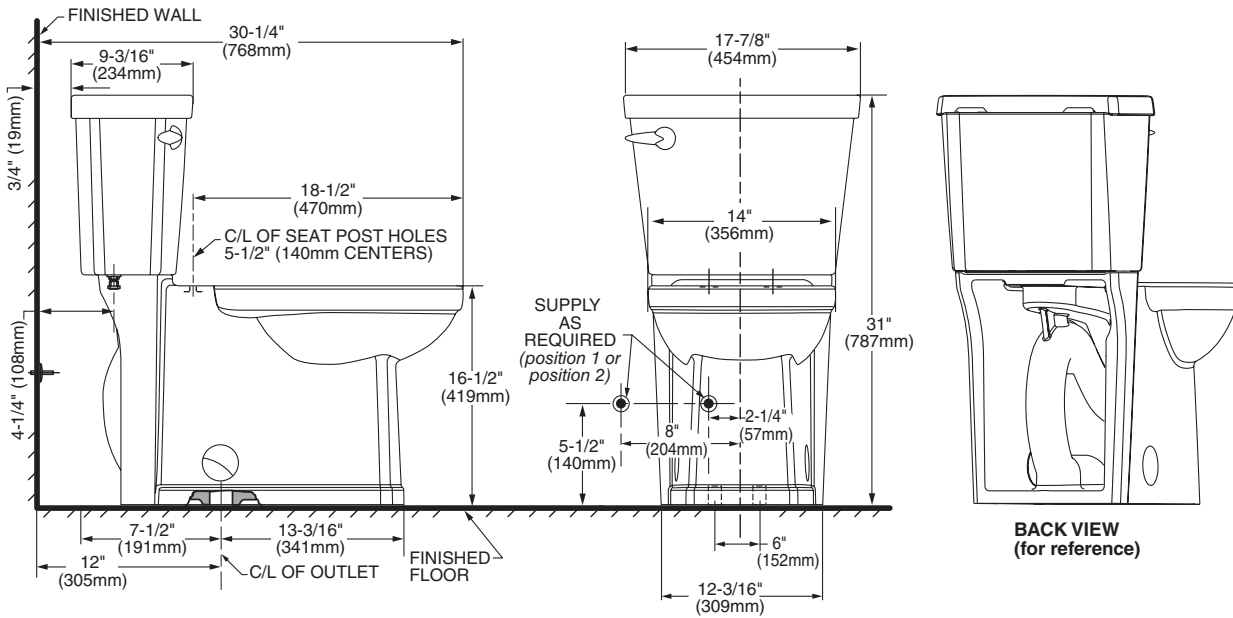

SEE REVERSE FOR ADDITIONAL ROUGHING-IN DIMENSIONS

**To Be Specified:**

- Color:  White
- Supply with stop:

**Nominal Dimensions:**

30-1/4" x 17-7/8" x 31"  
(768 x 454 x 787 mm)

Fixture, toilet seat, wax ring, and bowl bolts only.  
Supply by others

# DÉCOR CONCEALED TRAPWAY RIGHT HEIGHT® ELONGATED COMPLETE TOILET

BARRIER FREE

VITREOUS CHINA

**IMPORTANT:** Water supply on the wall is required at 2-1/4" or 8" from centerline of the toilet (see rough-in). First suggested position is hidden behind the toilet. The geometry of the toilet gives space for this installation. The second suggested position is next to the toilet. Between these two positions, the space for the supply between wall and toilet is limited to 4-1/2". In this case, check your supply and hose dimensions.

### NOTES:

THIS TOILET IS DESIGNED TO ROUGH-IN AT A MINIMUM DIMENSION OF 305MM (12") FROM FINISHED WALL TO C/L OF OUTLET.  
SUPPLY NOT INCLUDED WITH FIXTURE AND MUST BE ORDERED SEPARATELY.  
\* DIMENSION SHOWN FOR LOCATION OF SUPPLY IS SUGGESTED.

#### Dimensions nominales :

30-1/4 po x 17-7/8 po x 31 po  
(768 mm x 454 mm x 787 mm)

Seuls la toilette, le siège de toilette, l'anneau de cire et les boulons de fixation de la cuvette sont inclus. Alimentation vendue séparément.