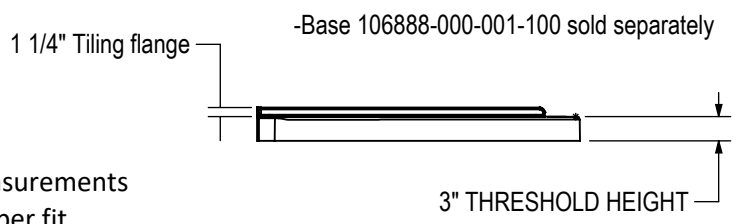

STANDARD

Right Configuration

Left Configuration

Code	Description	L
139410	Outback Round 36" X 36" X 75 5/8"	34 5/16" - 34 9/16"

- Door wall adjustment = 3/4"
- Door opening = 21 1/4"

All dimensions are approximate. Structure measurements must be verified against the unit to ensure proper fit.

3" THRESHOLD HEIGHT