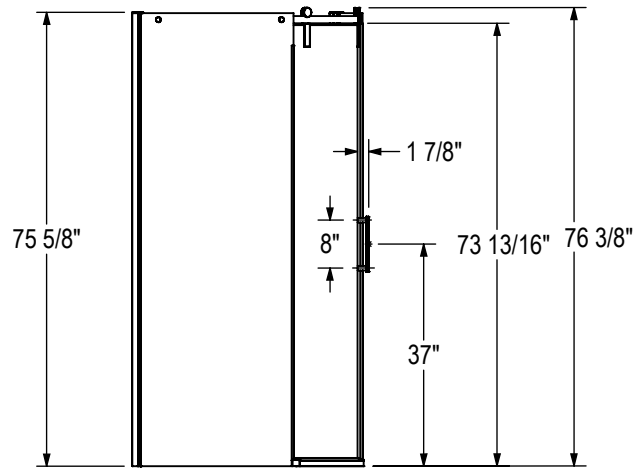

STANDARD

Right Configuration

Left Configuration

Code	Description	L
139410	Outback Round 36" X 36" X 75 5/8"	34 5/16" - 34 9/16"

- Door wall adjustment = 3/4"
- Door opening = 21 1/4"

All dimensions are approximate. Structure measurements must be verified against the unit to ensure proper fit.

3" THRESHOLD HEIGHT