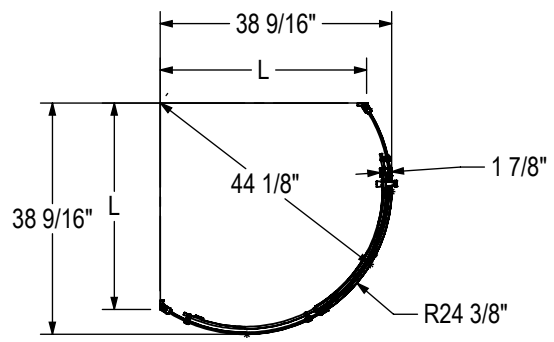

STANDARD

Right Configuration

Left Configuration

Code	Description	L
139410	Outback Round 36" X 36" X 75 5/8"	34 5/16" - 34 9/16"

- Door wall adjustment = 3/4"
- Door opening = 21 1/4"

All dimensions are approximate. Structure measurements must be verified against the unit to ensure proper fit.

3" THRESHOLD HEIGHT