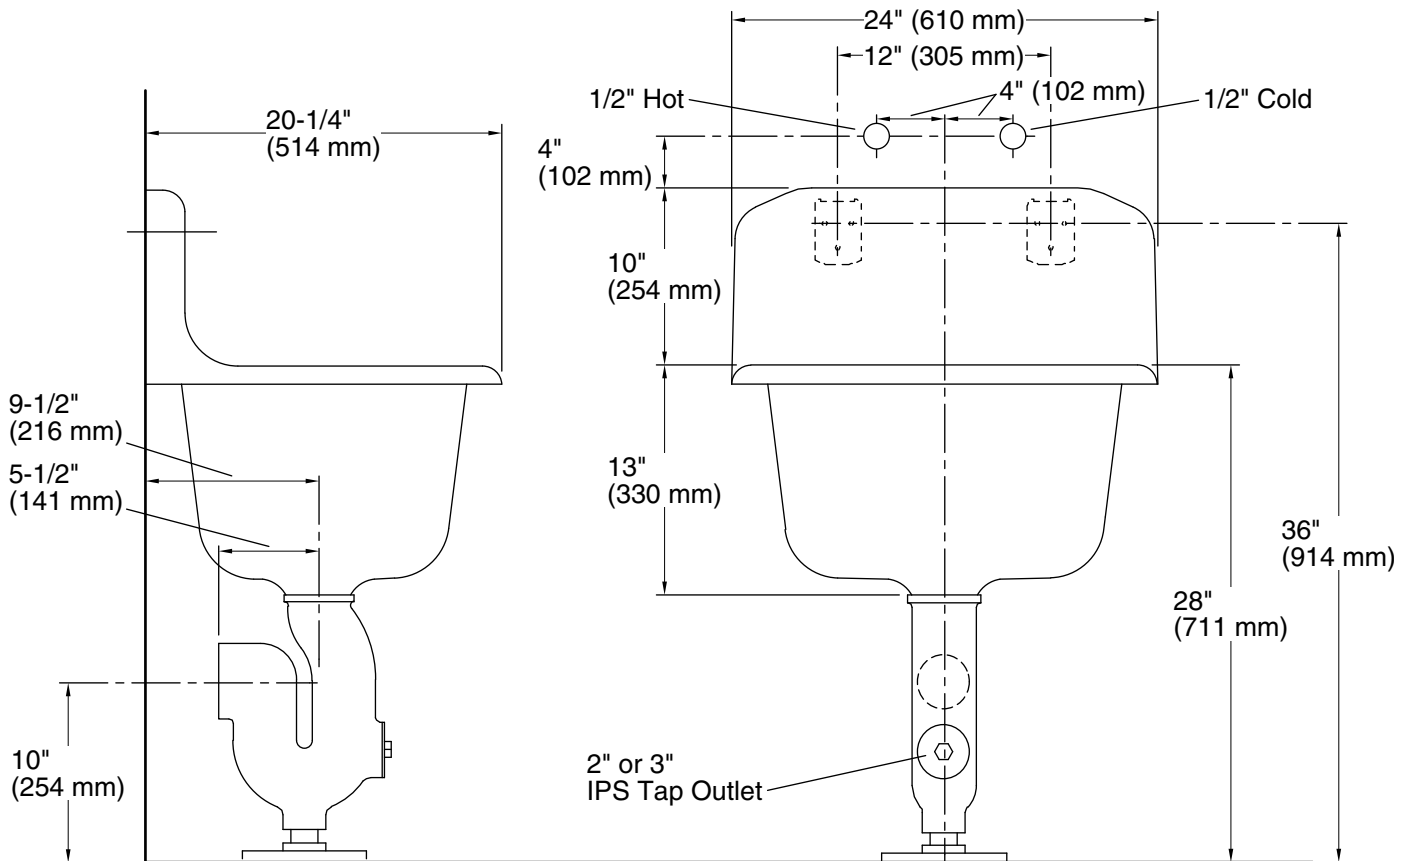

Features

- 24" (610 mm) x 20-1/4" (514 mm)
- Blank back.
- Includes rim guard for added durability.
- Sink exterior is an unpainted, ground-coat surface. Submitted pictures are customer photos that may reflect an alteration to the exterior, such as painting or refinishing, and may no longer reflect the raw elements of the cast iron material as purchased.
- Wall-mount.
- Rectangular basin.
- Sink drain with strainer sold separately.
- Without overflow.

Color tiles intended for reference only.

Color	Code	Description
-------	------	-------------

	0	White
---	---	-------

Technical Information

All product dimensions are nominal.

Bowl configuration:	Single
Installation:	Wall-mount
Bowl area (Only):	Width: 20" (508 mm)
	Bowl depth: 16" (406 mm)
	Water depth: 12" (305 mm)
Drain hole:	3-1/8" (80 mm)