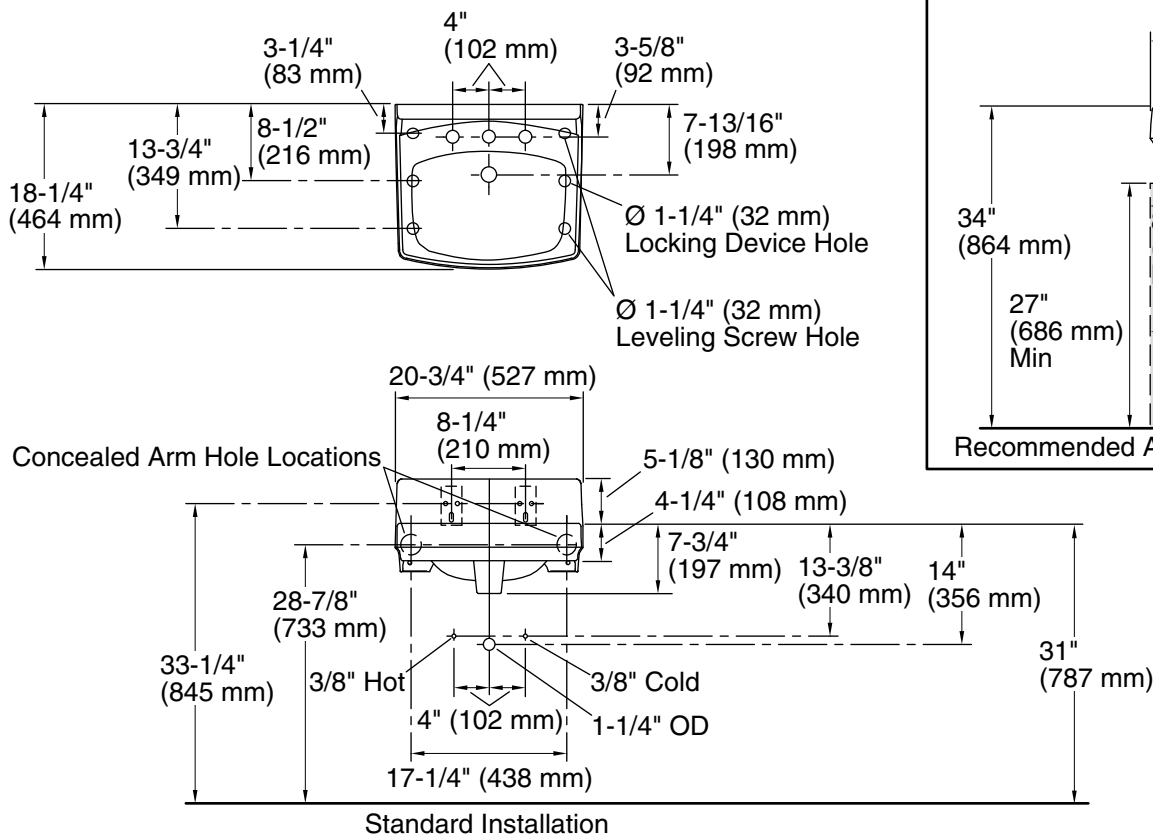

### Technical Information

All product dimensions are nominal.

Bowl configuration:	Single
Installation:	Wall-mount
Center(s):	8
Bowl area (Center):	Length: 10" (254 mm) Width: 15" (381 mm) With overflow: Yes Water depth: 3-1/4" (83 mm)
With overflow:	Yes
Number of deck holes:	3
Faucet hole spacing:	8" (203 mm)
Faucet hole(s):	1-3/8" (35 mm)
Drain hole:	1-3/4" (44 mm)