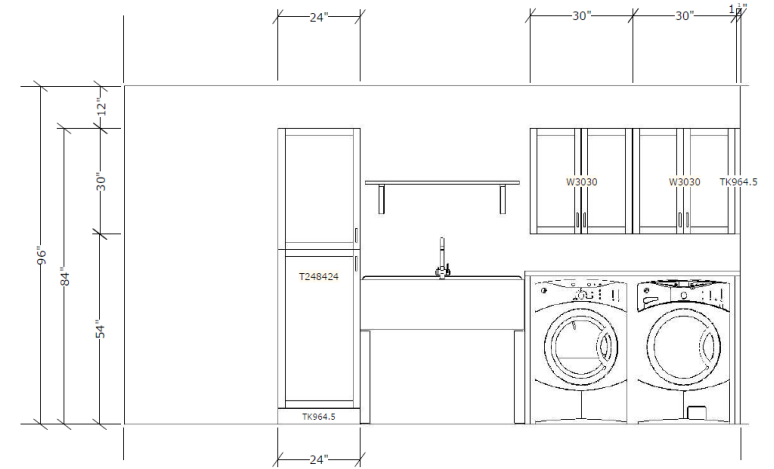

Edson Dusk

Model	Article #	Description
1 W3030	1001516006	Wall 30W 30H
1 W3030	1001516006	Wall 30W 30H
1 T248424	1001515383	Tall 24W 84H 24D Lh {L}
1 TK964.5	1001516010	Toekick 96W 4.5H

Model	Article #	Description
1 W3030	1001516006	Wall 30W 30H
1 W3030	1001516006	Wall 30W 30H
1 T248424	1001515383	Tall 24W 84H 24D Lh {L}
1 TK964.5	1001516010	Toekick 96W 4.5H

Model	Article #	Description
1 W3030	1001516006	Wall 30W 30H
1 W3030	1001516006	Wall 30W 30H
1 T248424	1001515383	Tall 24W 84H 24D Lh {L}
1 TK964.5	1001516010	Toekick 96W 4.5H