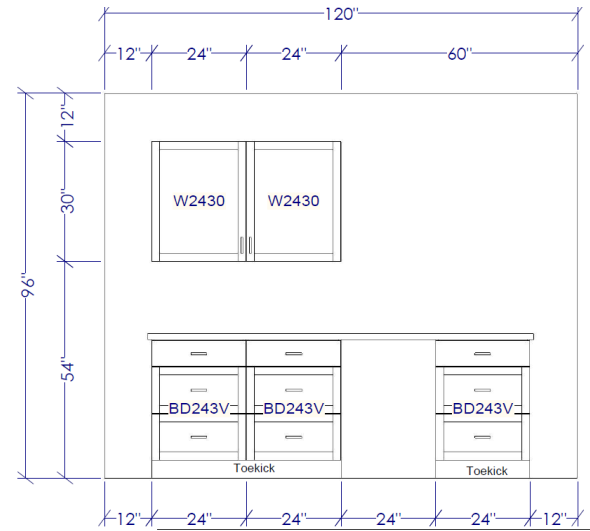

Edson Grey

	Model	Article #	Description
1	BD243V	1001505061	3 Drw Base 24
1	BD243V	1001505061	3 Drw Base 24
1	BD243V	1001505061	3 Drw Base 24
1	W2430	1001504699	Wall 24W 30H Lh {L}
1	W2430	1001504699	Wall 24W 30H Lh {R}
1	TK964.5	1001508807	Toekick 96W 4.5H
2	EDSON-GRY	EDSON-GRY	Edson Grey