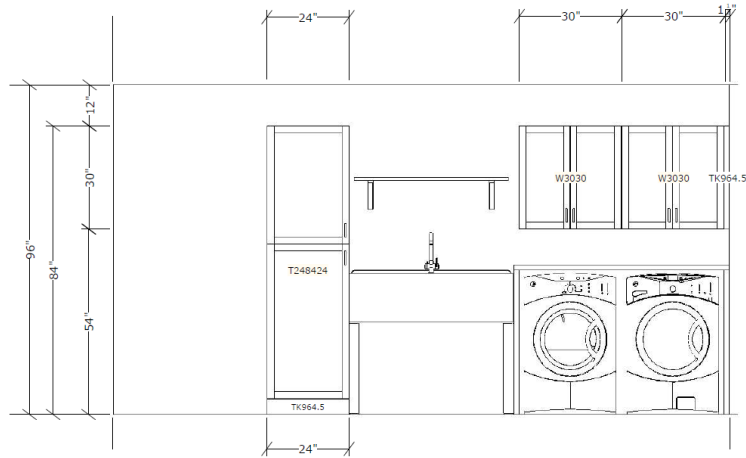

Edson White