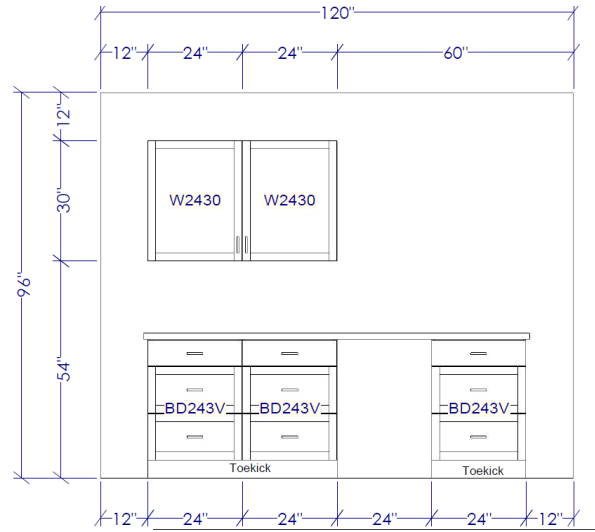

Edson White

	Model	Article #	Description
1	BD243V	1001464931	3 Drw Base 24
1	BD243V	1001464931	3 Drw Base 24
1	BD243V	1001464931	3 Drw Base 24
1	W2430	1001464857	Wall 24W 30H Lh {L}
1	W2430	1001464857	Wall 24W 30H Lh {R}
1	TK964.5	1001431582	Toekick 96W 4.5H
2	EDSON-WHT	EDSON-WHT	Edson White