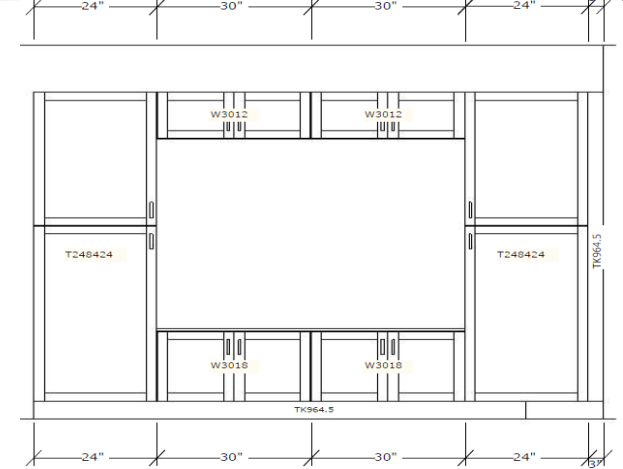

Edson DusK

	Model	Article #	Description
1	W3018	1001516005	Wall 30W 18H
1	W3012	1001516007	Wall 30W 12H
1	W3018	1001516005	Wall 30W 18H
1	W3012	1001516007	Wall 30W 12H
1	T248424	1001515383	Tall 24W 84H 24D Lh {L}
1	T248424	1001515383	Tall 24W 84H 24D Lh {R}
2	TK964.5	1001516010	Toekick 96W 4.5H