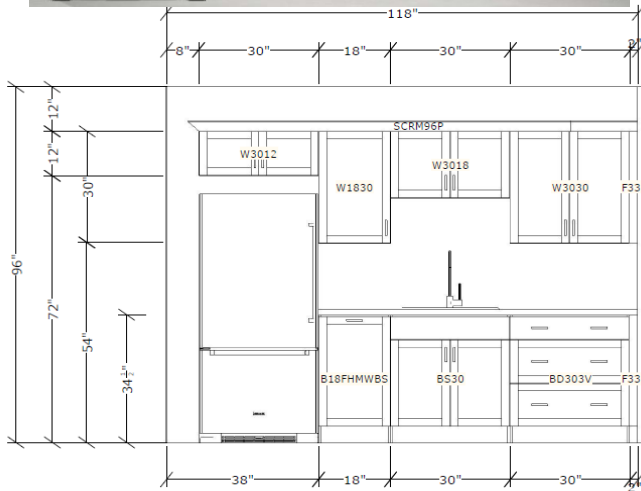

Edson White

Edson Grey

Edson Dusk

Model	Article #	Description
1 W3012	1001431677	Wall 30W 12H
1 W1830	1001464856	Wall 18W 30H Lh {L}
1 W3018	1001431678	Wall 30W 18H
1 W3030	1001447095	Wall 30W 30H
1 B18FHMWBS	1001515355	Base Fh Waste Basket 18
1 BS30	1001469565	Sink Base 30
1 BD303V	1001515353	3 Drw Base 30
1 F331	1001431581	Prof Flr 3W 31H
1 F331	1001431581	Prof Flr 3W 31H
2 SCRM96P	1001515360	Soffit Crown Midg Plain 96
1 TK964.5	1001431582	Toekick 96W 4.5H

Model	Article #	Description
1 W3012	1001504700	Wall 30W 12H
1 W1830	1001508738	Wall 18W 30H Lh {L}
1 W3018	1001505155	Wall 30W 18H
1 W3030	1001505156	Wall 30W 30H
1 B18FHMWBS	1001515368	Base Fh Waste Basket 18
1 BS30	1001505058	Sink Base 30
1 BD303V	1001515366	3 Drw Base 30
1 F331	1001508809	Prof Flr 3W 31H
1 F331	1001508809	Prof Flr 3W 31H
2 SCRM96P	1001515373	Soffit Crown Midg Plain 96
1 TK964.5	1001508807	Toekick 96W 4.5H

Model	Article #	Description
1 W3012	1001516007	Wall 30W 12H
1 W1830	1001516003	Wall 18W 30H Lh {L}
1 W3018	1001516005	Wall 30W 18H
1 W3030	1001516006	Wall 30W 30H
1 B18FHMWBS	1001515381	Base Fh Waste Basket 18
1 BS30	1001515395	Sink Base 30
1 BD303V	1001515379	3 Drw Base 30
1 F331	1001516009	Prof Flr 3W 31H
1 F331	1001516009	Prof Flr 3W 31H
2 SCRM96P	1001515386	Soffit Crown Midg Plain 96
1 TK964.5	1001516010	Toekick 96W 4.5H