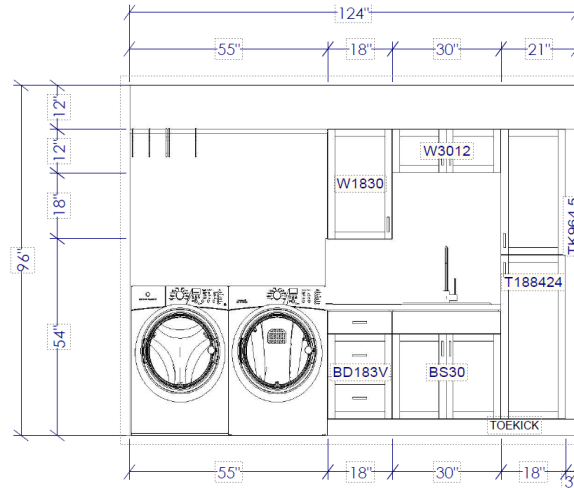

Edson Grey

	Model	Article #	Description
1	BD183V	1001505060	3 Drw Base 18
1	BS30	1001505058	Sink Base 30
1	W1830	1001508738	Wall 18W 30H Lh {L}
1	W3012	1001504700	Wall 30W 12H
1	T188424	1001508806	Tall 18W 84H 24D Lh {R}
2	TK964.5	1001508807	Toekick 96W 4.5H