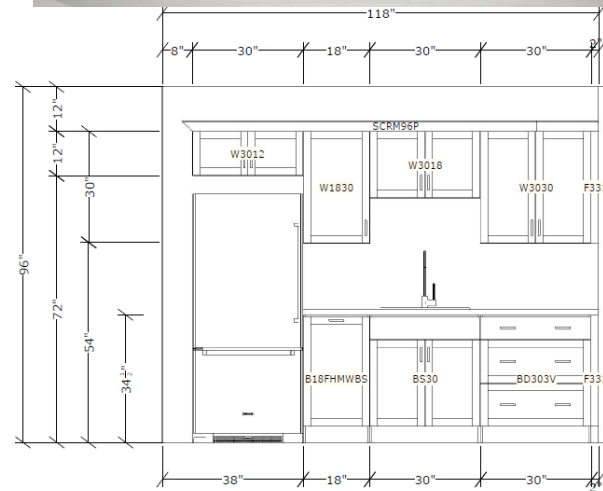

Edson White

Edson Grey

Edson Dusk

Model	Article #	Description
1 W3012	1001431677	Wall 30W 12H
1 W1830	1001464856	Wall 18W 30H Lh {L}
1 W3018	1001431678	Wall 30W 18H
1 W3030	1001447095	Wall 30W 30H
1 B18FHMWBS	1001515355	Base Fh Waste Basket 18
1 BS30	1001469565	Sink Base 30
1 BD303V	1001515353	3 Drw Base 30
1 F331	1001431581	Prof Flr 3W 31H
1 F331	1001431581	Prof Flr 3W 31H
2 SCRM96P	1001515360	Soffit Crown Midg Plain 96
1 TK964.5	1001431582	Toekick 96W 4.5H

Model	Article #	Description
1 W3012	1001504700	Wall 30W 12H
1 W1830	1001508738	Wall 18W 30H Lh {L}
1 W3018	1001505155	Wall 30W 18H
1 W3030	1001505156	Wall 30W 30H
1 B18FHMWBS	1001515368	Base Fh Waste Basket 18
1 BS30	1001505058	Sink Base 30
1 BD303V	1001515366	3 Drw Base 30
1 F331	1001508809	Prof Flr 3W 31H
1 F331	1001508809	Prof Flr 3W 31H
2 SCRM96P	1001515373	Soffit Crown Midg Plain 96
1 TK964.5	1001508807	Toekick 96W 4.5H

Model	Article #	Description
1 W3012	1001516007	Wall 30W 12H
1 W1830	1001516003	Wall 18W 30H Lh {L}
1 W3018	1001516005	Wall 30W 18H
1 W3030	1001516006	Wall 30W 30H
1 B18FHMWBS	1001515381	Base Fh Waste Basket 18
1 BS30	1001515395	Sink Base 30
1 BD303V	1001515379	3 Drw Base 30
1 F331	1001516009	Prof Flr 3W 31H
1 F331	1001516009	Prof Flr 3W 31H
2 SCRM96P	1001515386	Soffit Crown Midg Plain 96
1 TK964.5	1001516010	Toekick 96W 4.5H