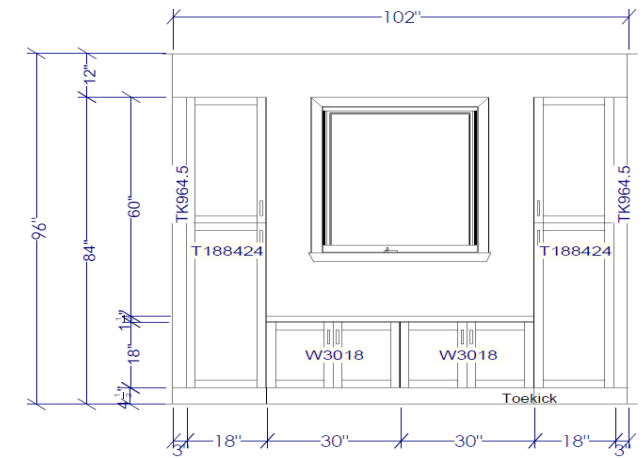

Edson Dusk

Model	Article #	Description

1	W3018	1001431678	Wall 30W 18H
1	W3018	1001431678	Wall 30W 18H
1	T188424	1001421148	Tall 18W 84H 24D Lh {L}
1	T188424	1001421148	Tall 18W 84H 24D Lh {R}
3	TK964.5	1001431582	Toekick 96W 4.5H

Model	Article #	Description

1	W3018	1001505155	Wall 30W 18H
1	W3018	1001505155	Wall 30W 18H
1	T188424	1001508806	Tall 18W 84H 24D Lh {L}
1	T188424	1001508806	Tall 18W 84H 24D Lh {R}
3	TK964.5	1001508807	Toekick 96W 4.5H

Model	Article #	Description

1	W3018	1001516005	Wall 30W 18H
1	W3018	1001516005	Wall 30W 18H
1	T188424	1001515399	Tall 18W 84H 24D Lh {L}
1	T188424	1001515399	Tall 18W 84H 24D Lh {R}
3	TK964.5	1001516010	Toekick 96W 4.5H