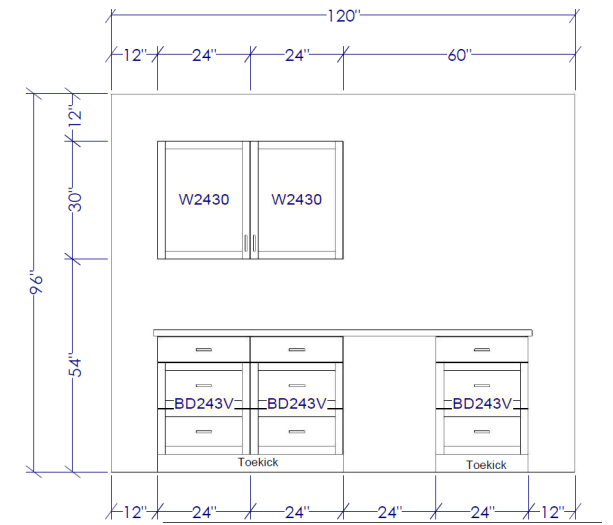

Edson Dusk

	Model	Article #	Description
1	BD243V	1001515394	3 Drw Base 24
1	BD243V	1001515394	3 Drw Base 24
1	BD243V	1001515394	3 Drw Base 24
1	W2430	1001516004	Wall 24W 30H Lh {L}
1	W2430	1001516004	Wall 24W 30H Lh {R}
1	TK964.5	1001516010	Toekick 96W 4.5H
2	EDSON-BDK	EDSON-BDK	Edson Beech Dusk