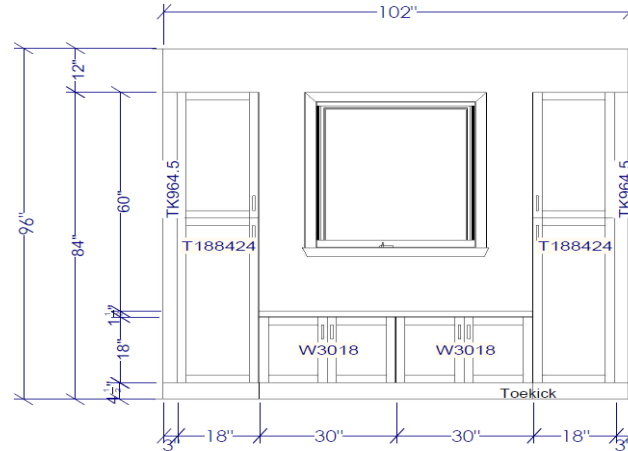

Edson White

Edson Grey

Edson Dusk

Model	Article #	Description

1	W3018	1001431678	Wall 30W 18H
1	W3018	1001431678	Wall 30W 18H
1	T188424	1001421148	Tall 18W 84H 24D Lh {L}
1	T188424	1001421148	Tall 18W 84H 24D Lh {R}
3	TK964.5	1001431582	Toekick 96W 4.5H

Model	Article #	Description

1	W3018	1001505155	Wall 30W 18H
1	W3018	1001505155	Wall 30W 18H
1	T188424	1001508806	Tall 18W 84H 24D Lh {L}
1	T188424	1001508806	Tall 18W 84H 24D Lh {R}
3	TK964.5	1001508807	Toekick 96W 4.5H

Model	Article #	Description

1	W3018	1001516005	Wall 30W 18H
1	W3018	1001516005	Wall 30W 18H
1	T188424	1001515399	Tall 18W 84H 24D Lh {L}
1	T188424	1001515399	Tall 18W 84H 24D Lh {R}
3	TK964.5	1001516010	Toekick 96W 4.5H