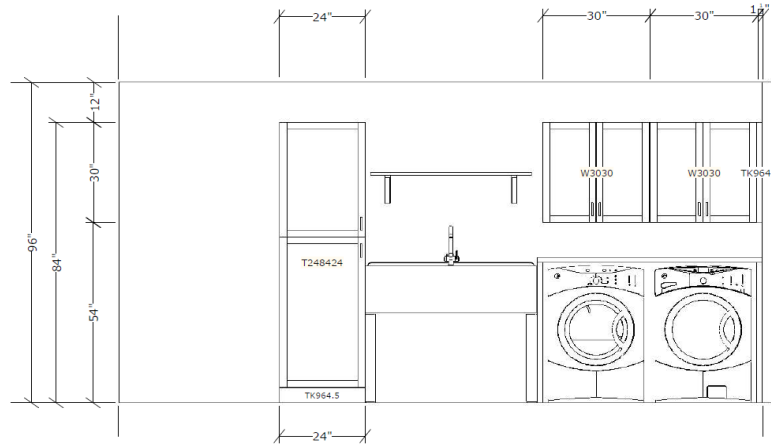

Edson White

Edson Grey

Edson Dusk

Model	Article #	Description
1 W3030	1001516006	Wall 30W 30H
1 W3030	1001516006	Wall 30W 30H
1 T248424	1001515383	Tall 24W 84H 24D Lh {L}
1 TK964.5	1001516010	Toekick 96W 4.5H

Model	Article #	Description
1 W3030	1001516006	Wall 30W 30H
1 W3030	1001516006	Wall 30W 30H
1 T248424	1001515383	Tall 24W 84H 24D Lh {L}
1 TK964.5	1001516010	Toekick 96W 4.5H

Model	Article #	Description
1 W3030	1001516006	Wall 30W 30H
1 W3030	1001516006	Wall 30W 30H
1 T248424	1001515383	Tall 24W 84H 24D Lh {L}
1 TK964.5	1001516010	Toekick 96W 4.5H