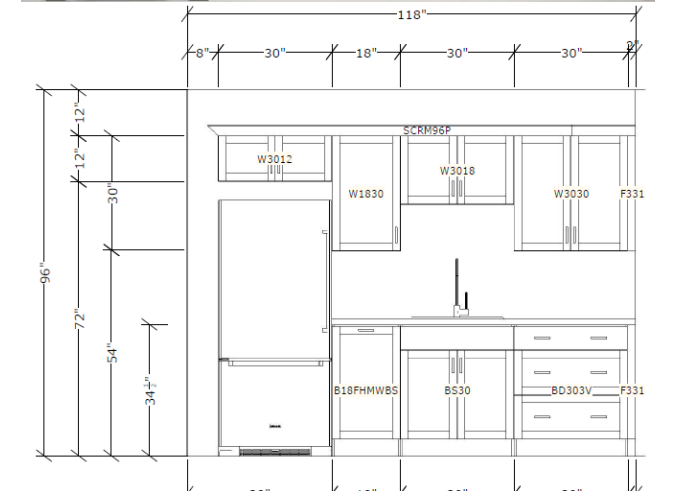

Edson White

Edson Grey

Edson Dusk

Model	Article #	Description
1 W3012	1001431677	Wall 30W 12H
1 W1830	1001464856	Wall 18W 30H Lh {L}
1 W3018	1001431678	Wall 30W 18H
1 W3030	1001447095	Wall 30W 30H
1 B18FHMWBS	1001515355	Base Fh Waste Basket 18
1 BS30	1001469565	Sink Base 30
1 BD303V	1001515353	3 Drw Base 30
1 F331	1001431581	Prof Flr 3W 31H
1 F331	1001431581	Prof Flr 3W 31H
2 SCRM96P	1001515360	Soffit Crown Midg Plain 96
1 TK964.5	1001431582	Toekick 96W 4.5H

Model	Article #	Description
1 W3012	1001504700	Wall 30W 12H
1 W1830	1001508738	Wall 18W 30H Lh {L}
1 W3018	1001505155	Wall 30W 18H
1 W3030	1001505156	Wall 30W 30H
1 B18FHMWBS	1001515368	Base Fh Waste Basket 18
1 BS30	1001505058	Sink Base 30
1 BD303V	1001515366	3 Drw Base 30
1 F331	1001508809	Prof Flr 3W 31H
1 F331	1001508809	Prof Flr 3W 31H
2 SCRM96P	1001515373	Soffit Crown Midg Plain 96
1 TK964.5	1001508807	Toekick 96W 4.5H

Model	Article #	Description
1 W3012	1001516007	Wall 30W 12H
1 W1830	1001516003	Wall 18W 30H Lh {L}
1 W3018	1001516005	Wall 30W 18H
1 W3030	1001516006	Wall 30W 30H
1 B18FHMWBS	1001515381	Base Fh Waste Basket 18
1 BS30	1001515395	Sink Base 30
1 BD303V	1001515379	3 Drw Base 30
1 F331	1001516009	Prof Flr 3W 31H
1 F331	1001516009	Prof Flr 3W 31H
2 SCRM96P	1001515386	Soffit Crown Midg Plain 96
1 TK964.5	1001516010	Toekick 96W 4.5H