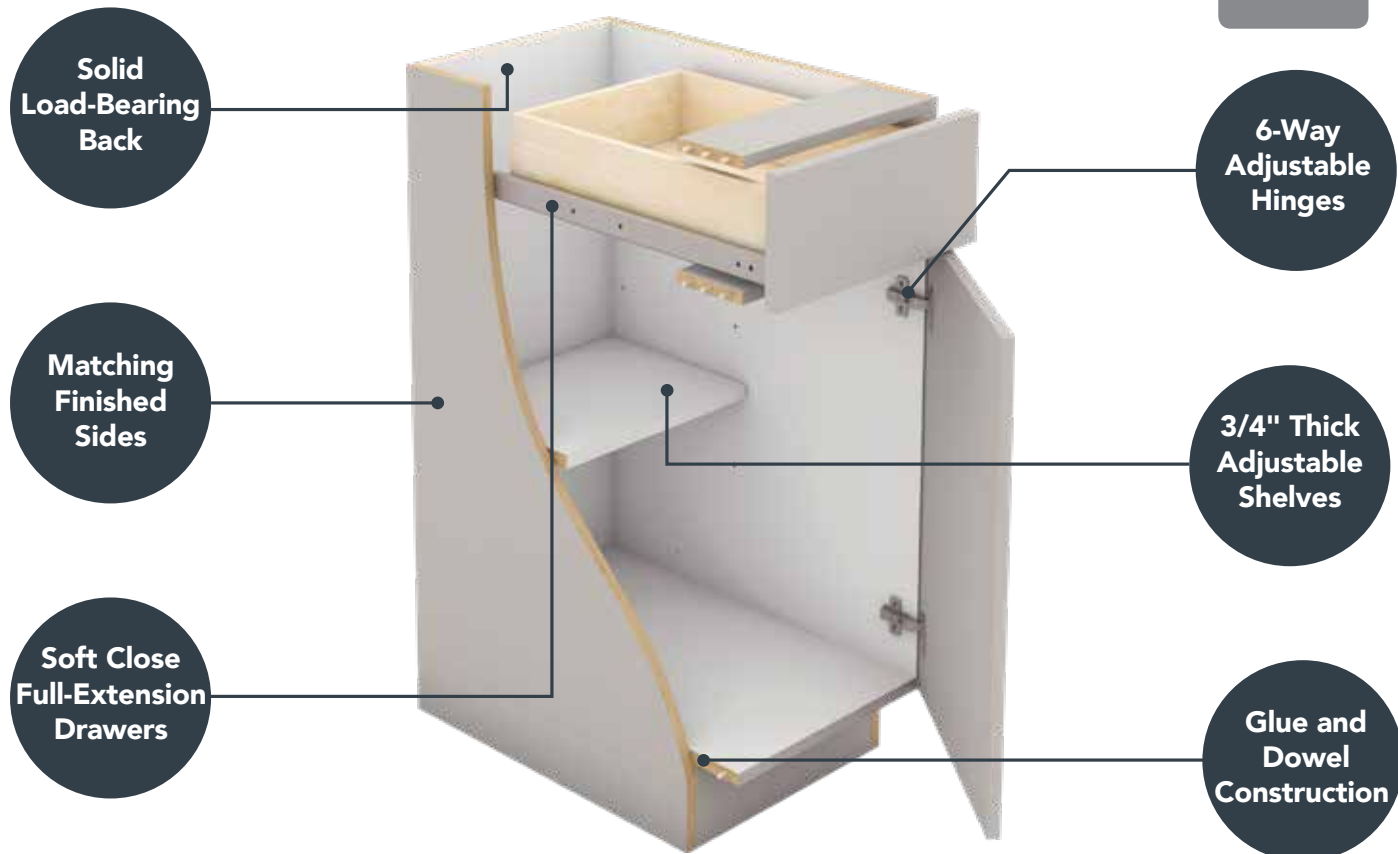

Edson Shaker Thermofoil Grey

Easily achieve the look of modern or transitional styles with the sleek Shaker profiling of Edson Grey. The delightfully on-trend grey colour is ideal in a variety of applications for creating a space that's classically current and beautifully unique.

HAMPTON BAY®

Quality Cabinet Features

HB_BRO23_ENG

- ✓ **In Stock Cabinetry**
Take Home Today
- ✓ **Ready to Install**
No Assembly Required
- ✓ **Order Online**
Delivery & Pickup Options Available

Other Room Solutions

With Edson cabinets from Hampton Bay, you can design and create cabinetry solutions in any room of your home. Cabinets are fully assembled and many are in stock, so you can start your project today! Got questions? Ask your Home Depot store associate for help.

Edson Shaker Thermofoil White

Offering the flexibility of frameless construction, the Edson Shaker White collection is equally suited for modern or traditional kitchen style preferences with its brilliant, solid white finish and clean lines, creating the perfect backdrop for everyday living.