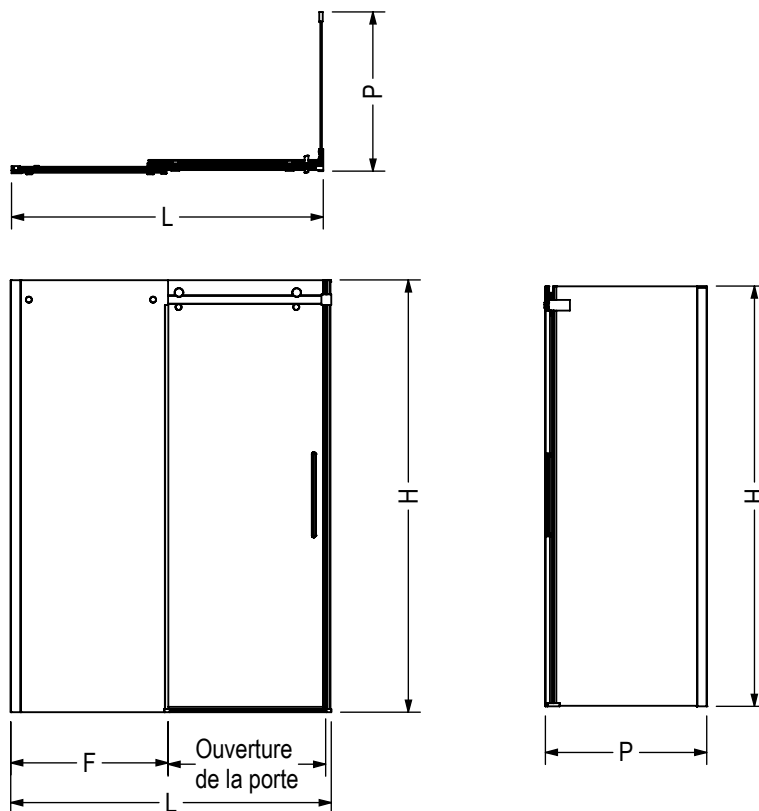

Code	Description	H	L Adjustable	F	P Adjustable	Door Opening	Wall Adjustment
138996	Halo 78 3/4" x 47"	78 3/4"	44 1/2" - 47"	22 1/2"	-	16 1/4" - 18 3/4"	1"
138997	Halo 78 3/4" x 59"	78 3/4"	56 1/2" - 59"	28 5/8"	-	22 1/8" - 24 5/8"	1"
139393	Return Panel 30"	78 3/4"	-	-	27 7/8"	-	1"
138998	Return Panel 32"	78 3/4"	-	-	29 7/8"	-	1"
139395	Return Panel 34"	78 3/4"	-	-	31 7/8"	-	1"
139396	Return Panel 36"	78 3/4"	-	-	33 7/8"	-	1"
139394	Return Panel 42"	78 3/4"	-	-	39 7/8"	-	1"

All dimensions are approximate. Structure measurements must be verified against the unit to ensure proper fit.

Code	Description	H	L Ajustable	F	P Ajustable	Ouverture de la porte	Ajustement mural
138996	Halo 78 3/4" x 47"	78 3/4"	44 1/2" - 47"	22 1/2"	-	16 1/4" - 18 3/4"	1"
138997	Halo 78 3/4" x 59"	78 3/4"	56 1/2" - 59"	28 5/8"	-	22 1/8" - 24 5/8"	1"
139393	Return Panel 30"	78 3/4"	-	-	27 7/8"		1"
138998	Return Panel 32"	78 3/4"	-	-	29 7/8"	-	1"
139395	Return Panel 34"	78 3/4"	-	-	31 7/8"	-	1"
139396	Return Panel 36"	78 3/4"	-	-	33 7/8"	-	1"
139394	Return Panel 42"	78 3/4"	-	-	39 7/8"	-	1"

Toutes ces dimensions sont approximatives. Afin d'assurer une installation adéquate, les dimensions de la structure doivent être vérifiées à partir de l'unité.