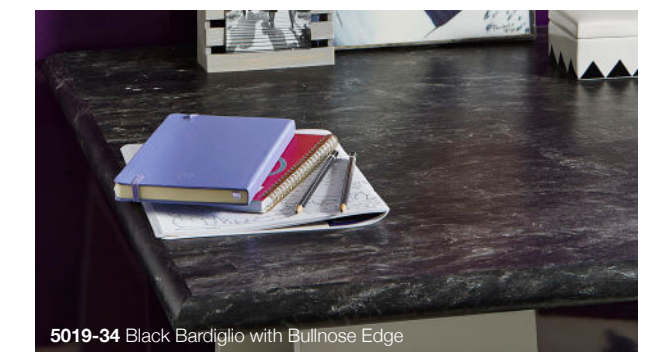

5019-34, -58 Black Bardiglio, 6280-RD, -46, -58 Midnight Stone, 3690-34, -58 Basalt Slate, 271-46, -90, -58 Blackstone

4971-58 Natural Gray Felt

# Ideal

180fx® designs can be paired with IdealEdge® Decorative Edging for unmatched realism and a finished look.

IdealEdge® by Formica Group now offers decorative edges that bring a fresh look to laminate countertops, islands and work tables. What you see is a perfectly finished edge.