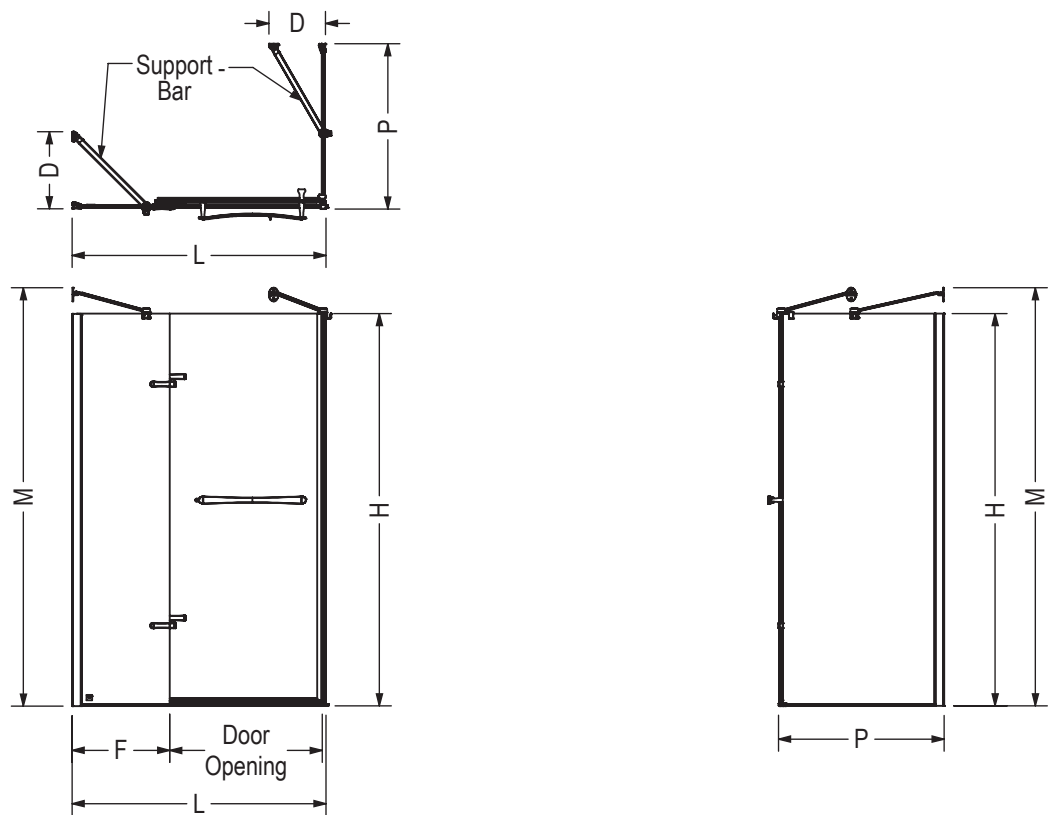

STANDARD

Code	Description	H	M	L Adjustable	F	P Adjustable	D Adjustable	Door Opening	Wall Adjustment	Support Bar
136676	Reveal 71.5 x 32.5" - 35.5"	71 1/2"	76 1/4"	32.5" - 35.5"	6 1/4"			23" - 26"	3/4"	
136679	Reveal 71.5 x 38" - 41"	71 1/2"	76 1/4"	38" - 41"	11 3/4"			23" - 26"	3/4"	
136677	Reveal 71.5 x 41.5" - 44.5"	71 1/2"	76 1/4"	41.5" - 44.5"	15 1/4"			23" - 26"	3/4"	
136671	Reveal 71.5 x 44" - 47"	71 1/2"	76 1/4"	44" - 47"	17 1/4"		9" - 15"	23" - 26"	3/4"	X
136883	Reveal 71.5 x 51.5" - 54.5"	71 1/2"	76 1/4"	51.5" - 54.5"	25 1/4"		9" - 15"	23" - 26"	3/4"	X
136672	Reveal 71.5 x 56" - 59"	71 1/2"	76 1/4"	56" - 59"	30"		9" - 15"	23" - 26"	3/4"	X
136673	Return Panel 32"	71 1/2"	76 1/4"			29 7/8"	9" - 15"		3/4"	X
136674	Return Panel 34"	71 1/2"	76 1/4"			31 7/8"	9" - 15"		3/4"	X
136675	Return Panel 36"	71 1/2"	76 1/4"			33 7/8"	9" - 15"		3/4"	X

All dimensions are approximate. Structure measurements must be verified against the unit to ensure proper fit.