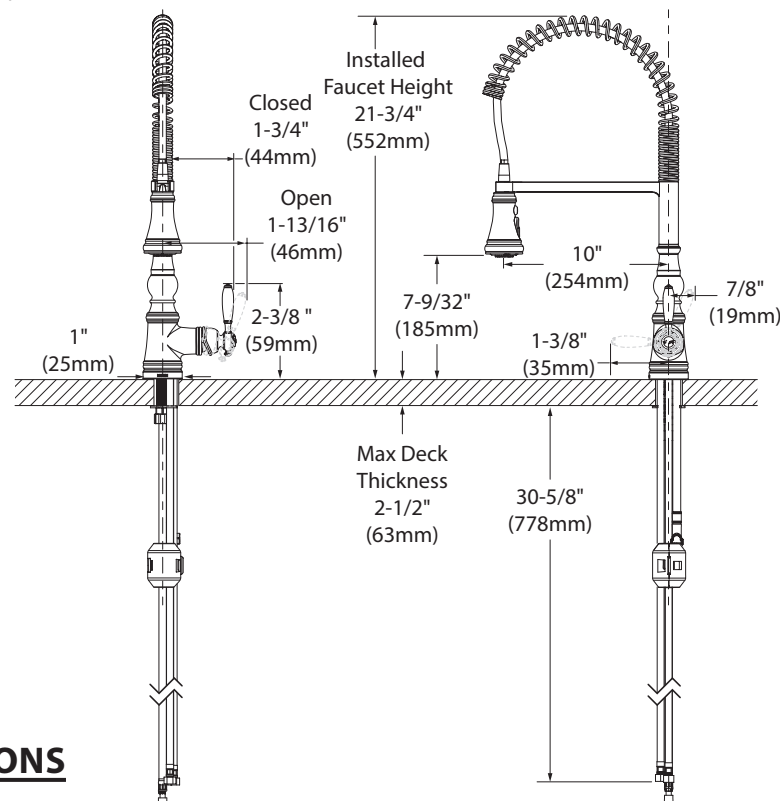

FAUCET DESCRIPTION

- Pulldown system offers smooth operation, easy movement and secure docking
- Metal construction with various finishes identified by suffix
- Quick connect installation - Duralock™
- Power Boost™ spray technology
- Pulldown spray with 68" braided hose
- Flexible supply lines with 3/8" compression fittings
- High arc spout provides height and reach to fill or clean large pots while pulldown wand provides the maneuverability for cleaning or rinsing
- Faucet designed for handle to be mounted on right side

Visit www.moen.com/support for complete details and limitations

Weymouth®
Single Handle Pre-Rinse Spring
Pulldown Kitchen Faucet

Models: S73104 series

NOTE: this faucet is designed to be installed through 1 hole, 1-1/2" (38mm) min. dia.

CRITICAL DIMENSIONS

(DO NOT SCALE)