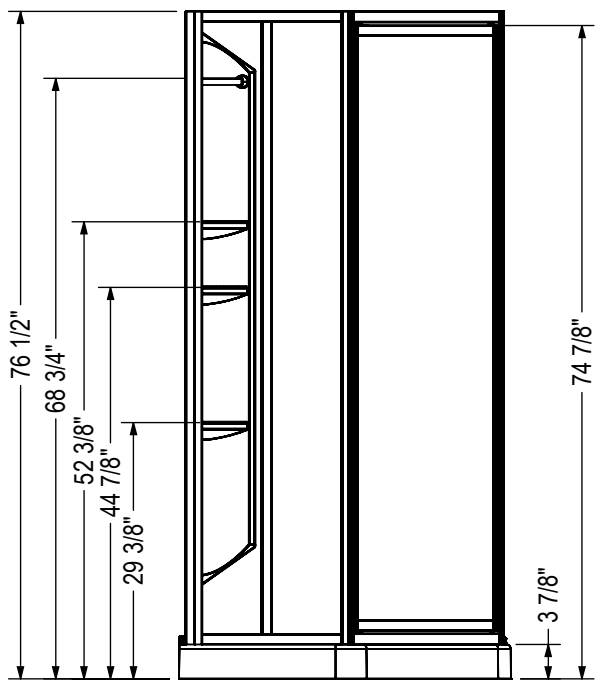

- Pivot door with left or right opening
- Door wall jamb adjustment : 1/2"

**All dimensions are approximate. Structure measurements must be verified against the unit to ensure proper fit.**

Code	Description	Door opening
300015	Summit Shower Kit 38"-38" x 76 1/2"	21 1/2"