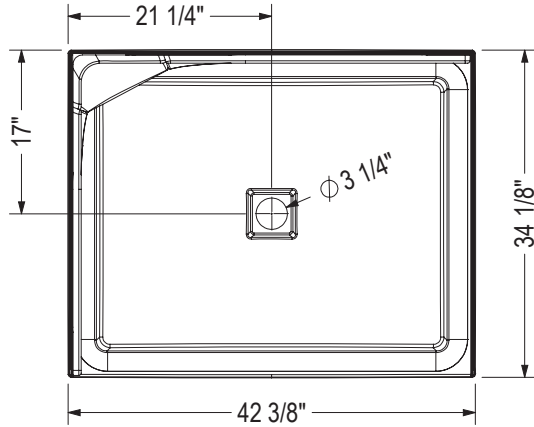

STANDARD

-Door opening : 23 3/4"

-Wall jamb adjustment : 3/4"

ACRYLIC WALLS - WITHOUT DOOR

NO ACRYLIC WALLS - WITH DOOR

All dimensions are approximate. Structure measurements must be verified against the unit to ensure proper fit.