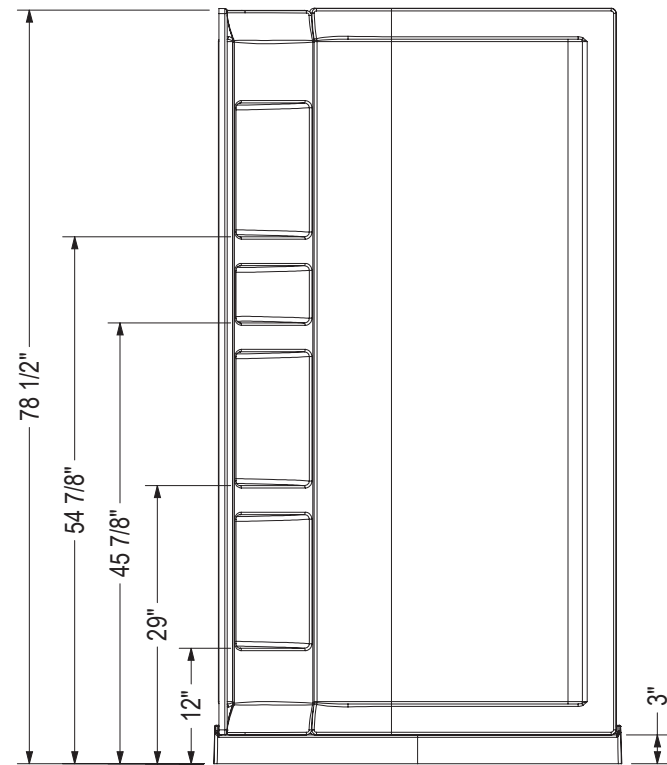

STANDARD

-Door opening : 23 3/4"

-Wall jamb adjustment : 3/4"

ACRYLIC WALLS - WITHOUT DOOR

NO ACRYLIC WALLS - WITH DOOR

All dimensions are approximate. Structure measurements must be verified against the unit to ensure proper fit.