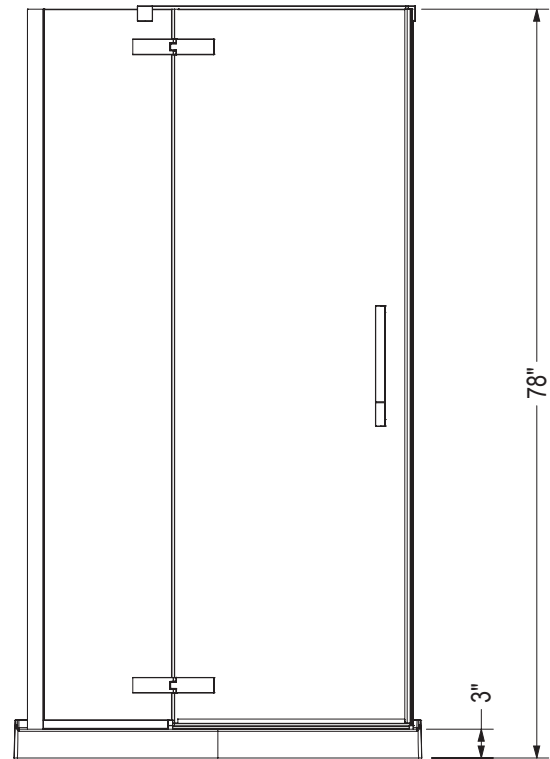

STANDARD

-Door opening : 23 3/4"

-Wall jamb adjustment : 3/4"

ACRYLIC WALLS - WITHOUT DOOR

NO ACRYLIC WALLS - WITH DOOR

All dimensions are approximate. Structure measurements must be verified against the unit to ensure proper fit.