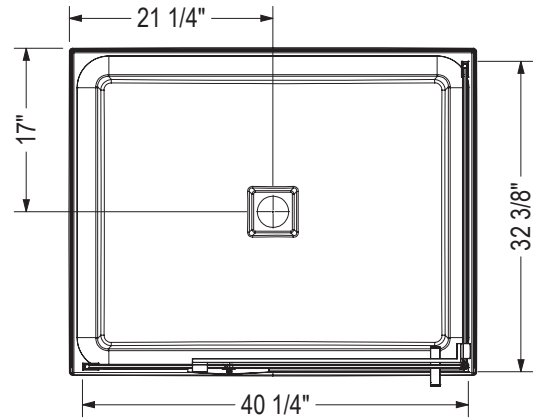

STANDARD

-Door opening : 23 3/4"

-Wall jamb adjustment : 3/4"

ACRYLIC WALLS - WITHOUT DOOR

NO ACRYLIC WALLS - WITH DOOR

All dimensions are approximate. Structure measurements must be verified against the unit to ensure proper fit.