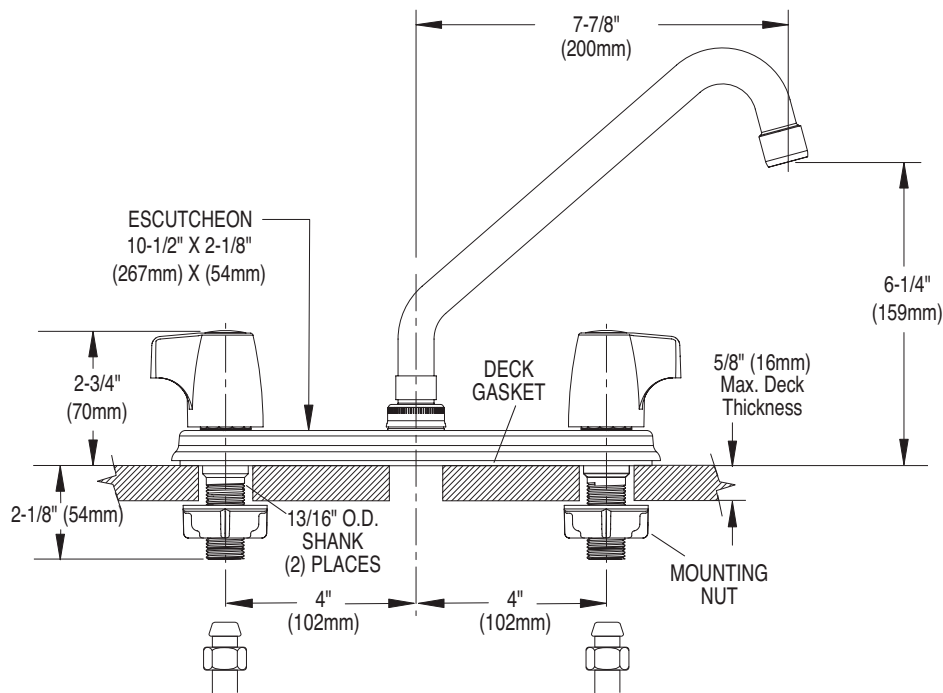

DESCRIPTION

- Chrome plated metal construction
- 1/2" quick connect connections

OPERATION

- Chrome lever style handles
- Operate the faucet by rotating either handle in a counterclockwise motion to open, and clockwise to close

FLOW

- Spout flow is limited to 1.5 gpm (5.7 L/min) at 60 psi

CARTRIDGE

- 1224 cartridge design
- Nonmetallic and stainless steel material

STANDARDS

- Third party certified to meet ASME A112.18.1/CSA B125.1 and all specifications referenced therein

Visit www.moen.com/support for complete details and limitations

Manor®
Two Handle Lever Style
Kitchen Faucet

Model: 87310

NOTE: THIS FAUCET IS DESIGNED TO BE INSTALLED THROUGH 3 HOLES, 1" MIN. DIA.

CRITICAL DIMENSIONS