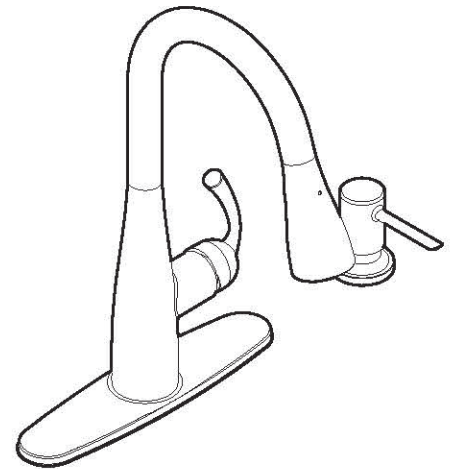

OPERATION

- Lever style handle
- Temperature controlled by 100° arc of handle travel
- Operates with less than 5 lbs. of force
- Operates in stream or spray mode in the pulldown or retracted position
- When filling a vessel outside the sink, the pause feature conveniently stops the flow of water as the wand passes over the counter top

FLOW

- Flow is limited to 1.5 gpm (5.7 L/min) at 60 psi

CARTRIDGE

- 1255™ Duralast™ cartridge for Single-Handle Faucets

STANDARDS

- Third party certified to IAPMO Green, ASME A112.18.1/CSA B125.1 and all applicable requirements referenced therein including NSF 61/9
- Meets CalGreen and Georgia SB370 requirements
- Complies with California Proposition 65 and with the Federal Safe Drinking Water Act
- The backflow protection system in the device consists of two independently operating check valves, a primary and a secondary which prevent backflow

- ♿ ADA for lever handle

WARRANTY

- Lifetime limited warranty against leaks, drips and finish defects to the original consumer purchaser
- 5 year warranty if used in commercial installations

ESSIE™ Single Handle Pulldown Kitchen Faucet
Model: 87014 series

NOTE: THIS FAUCET IS DESIGNED TO BE INSTALLED THRU 1 HOLE, 1-1/2" (38mm) MIN. DIA. (1 HOLE FOR SOAP DISPENSER)