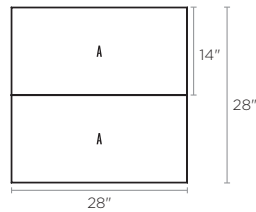

## PALLET OVERVIEW 14"X28"

Specifications per pallet		Imperial	Metric
14x28"	Cubing	<b>24 units</b>	24 units
		56 lin. ft	17.07 m. lin
	Approx. Weight	1 684 lbs	764 kg
	Number of rows	8	
	Linear coverage per row	7 lin. ft/row	2.13 lin. m/row

## NOTES

By placing two units side by side, you will obtain a 28" pillar cap.

Unit dimensions	in	mm	Units/pallet
Height	2 ¼	57	24 units
Depth	14	356	
Length	28	711	

Rock Garden Brown

Ivory

Riviera