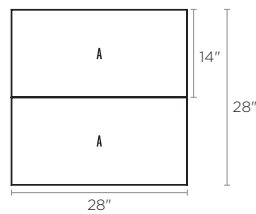

RAFFINATO 14"×28"

DESCRIPTION: Cap double-sided TEXTURE: Smooth

PALLET OVERVIEW - 14"×28"

COMPATIBLE WALLS

See page 243 for product compatibility.

NOTES

By placing two units side by side, you will obtain a 28" pillar cap.

COMPATIBLE PILLARS

Pillar 24 (Mini-Creta 3" & 6"), Pillar 24" (Mini-Creta 6" Architectural), Manchester, Prescott 2,25 & 4,5, Raffinato 90 mm & 180 mm smooth.

Specifications per pallet		Imperial	Metric
90 mm	Cubing	24 units	24 units
	Approx. Weight	2 783 lbs	1 262 kg
	Number of rows	8	
	Linear coverage per pallet	56 lin. ft	17.07 lin. m
	Linear coverage per row	7 lin. ft	2.13 lin. m

Unit dimensions		in	mm	Units/pallet
	Height	3 ⁹ / ₁₆	90	24 units
	Depth	14	356	
	Length	28	711	

Specifications per pallet		Imperial	Metric
60 mm	Cubing	24 units	24 units
	Approx. Weight	1 843 lbs	836 kg
	Number of rows	8	
	Linear coverage per pallet	56 lin. ft	17.07 lin. m
	Linear coverage per row	7 lin. ft	2.13 lin. m

Unit dimensions		in	mm	Units/pallet
	Height	2 ³ / ₈	60	24 units
	Depth	14	356	
	Length	28	711	

Chestnut Brown

Beige Cream

Champlain Grey

Greyed Nickel

Shale Grey

Onyx Black