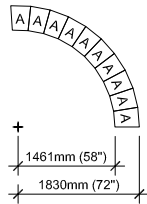

INSTALLATION GUIDE

CAP RADIUS - PORTOFINO

It is the user's responsibility to verify for the quantity of materials required.