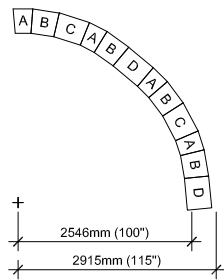

INSTALLATION GUIDE

CAP RADIUS - PORTOFINO

It is the user's responsibility to verify for the quantity of materials required.