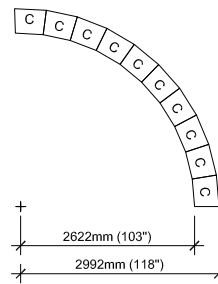

INSTALLATION GUIDE

CAP RADIUS - PORTOFINO

It is the user's responsibility to verify for the quantity of materials required.