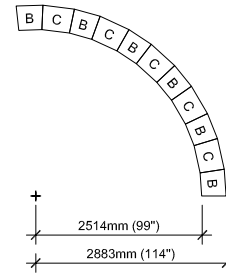

INSTALLATION GUIDE

CAP RADIUS - PORTOFINO

It is the user's responsibility to verify for the quantity of materials required.