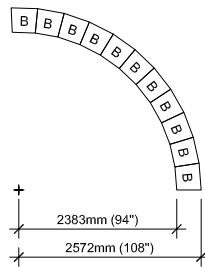

INSTALLATION GUIDE

CAP RADIUS - PORTOFINO

It is the user's responsibility to verify for the quantity of materials required.