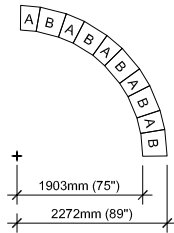

INSTALLATION GUIDE

CAP RADIUS - PORTOFINO

It is the user's responsibility to verify for the quantity of materials required.