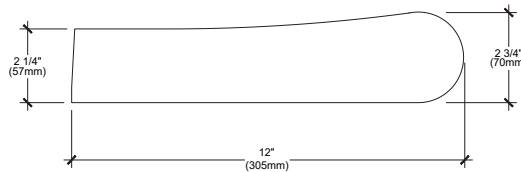

See 244 for more technical information.

Specifications per pallet	Imperial	Metric
Cubing	28 units	28 units
Linear coverage per pallet	37.33 lin. ft	11.38 lin. m
Approx. Weight	1 069 lbs	485 kg
Number of rows	1	
Linear coverage per row	37.33 lin. ft	11.38 lin. m

Unit dimensions	in	mm	Units/pallet
Height 1	2 ¼	57	28 units
Height 2	2 ¾	70	
Depth	12	305	
Length	16	406	

Rock Garden Brown

Ivory

Riviera