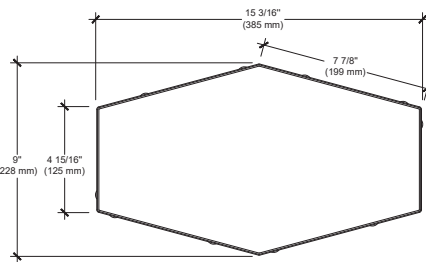

HEXA 100 mm

DESCRIPTION: Paver **TEXTURE:** HD²+ Smooth

PALLET OVERVIEW

NOTES

See page 62 to 64 for more technical information.

See page 30 for more information about applications.

All colors are made-to-order, minimum order of 2,000 sq. ft. Deposit required.

| Specifications per pallet | Imperial | Metric |
|---------------------------|-----------------------|---------------------|
| Cubing | 61.44 ft ² | 5.71 m ² |
| Approx. Weight | 2 980 lbs | 1 352 kg |
| Number of rows | 7 | |
| Coverage per row | 8.78 ft ² | 0.82 m ² |
| Linear coverage per row | - | - |
| | - | - |

| Unit dimensions | in | mm | Units/pallet |
|-----------------|---------|-----|--------------|
| Height | 3 15/16 | 100 | 84 units |
| Width | 9 | 228 | |
| Length | 15 3/16 | 385 | |

01 | Hexagon pattern