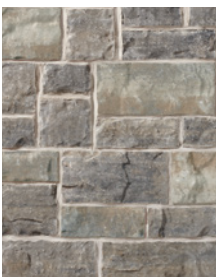

60% Tweed with
40% Palermo Beige