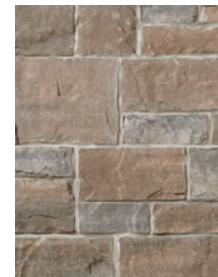

60% Siena with
40% Verona