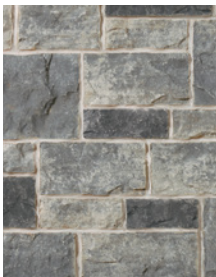

SUGGESTED COMBINATIONS

70% Cortona with
30% Charcoal