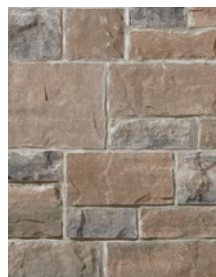

60% Verona with
40% Tweed