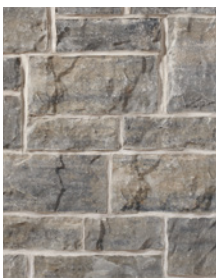

TWEED
Sizes: Multi Bundle