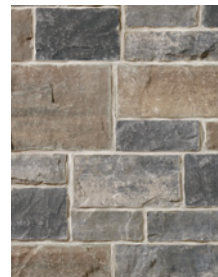

70% Siena with
30% Charcoal