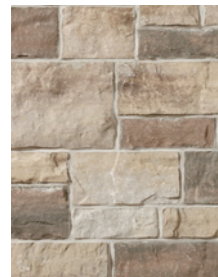

60% Milano with
40% Verona