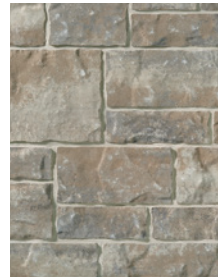

Vivace

Vivace stone is the first step toward a perfectly coordinated exterior package: a durable concrete stone that merges form and function into one, blending quality, strength and durability with beauty. Vivace's rich, bold colours, multiple sizes and distinctive slate texture harmonize well with many of our clay brick and Oaks Landscape Products, for the ultimate in prestige and curb appeal.

Clay Brick: Tahoe
Stone Masonry: Vivace, Tweed
Pavers: Molina 80mm, Luna

COLOURS

All colours in the sizes shown are Stock Item Products.

CHARCOAL
Sizes: Multi Bundle

CORTONA
Sizes: Multi Bundle

MILANO
Sizes: Multi Bundle