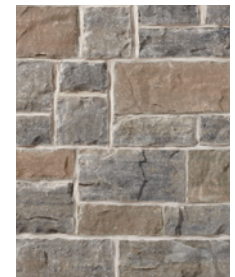

60% Tweed with
40% Verona