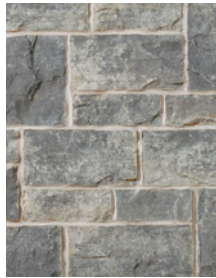

Vivace

Vivace stone is the first step toward a perfectly coordinated exterior package: a durable concrete stone that merges form and function into one, blending quality, strength and durability with beauty. Vivace's rich, bold colours, multiple sizes and distinctive slate texture harmonize well with many of our clay brick and Oaks Landscape Products, for the ultimate in prestige and curb appeal.

Clay Brick: Tahoe
Stone Masonry: Vivace, Tweed
Pavers: Molina 80mm, Luna

COLOURS

All colours in the sizes shown are Stock Item Products.

CHARCOAL
Sizes: Multi Bundle

CORTONA
Sizes: Multi Bundle

MILANO
Sizes: Multi Bundle