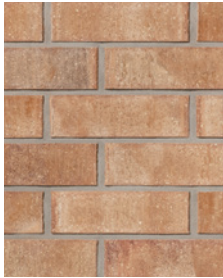

Legacy Series

This series is inspired by the graceful brickwork of stately historic homes, with textures ranging from subtle to grooved to pressed bark and diverse edge treatments. Through vibrant hues of orange and yellow, the Legacy Series adds brilliance to any exterior. Suitable for both commercial and residential use, these decorative bricks offer a traditional old-world charm.

Clay Brick: Canyon
Stone Masonry: Vivace, Verona Finesse, Polar White, Standard
Pavers: Enviro Midori, Champagne

Legacy Series

Legacy Collection

COLOURS

All colours in the sizes shown are Stock Item Products. Manufactured in our Brampton, Ontario plant.