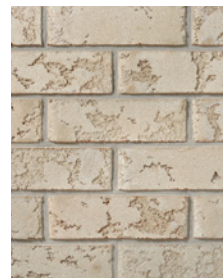

Clay Brick: Canyon
Stone Masonry: Vivace, Verona Finesse, Polar White, Standard
Pavers: Enviro Midori, Champagne

Legacy Series

Legacy Collection

COLOURS

All colours in the sizes shown are Stock Item Products. Manufactured in our Brampton, Ontario plant.

ARNPRIOR
Sizes: Premier Plus

CANYON
Sizes: Premier Plus

CHURCH HILL
Sizes: Premier Plus

CRIMSON
Sizes: Premier Plus

CRYSTAL GRAY
Sizes: Premier Plus

MADISON COUNTY
Sizes: Premier Plus

MANCHESTER
Sizes: Premier Plus

OLD CHICAGO
Sizes: Premier Plus

OLD SCHOOL
Sizes: Premier Plus

STERLING GRAY
Sizes: Premier Plus

VERIDIAN
Sizes: Premier Plus

VIENNA
Sizes: Premier Plus

WESTMONT
Sizes: Premier Plus

WYNDHAM GRAY
Sizes: Premier Plus