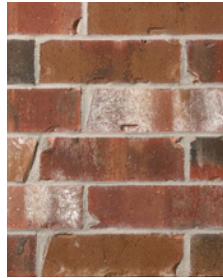

CHURCH HILL
Sizes: Premier Plus