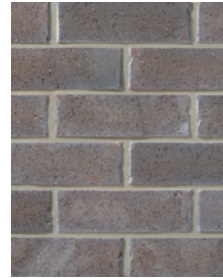

Clay Brick: Canyon
Stone Masonry: Vivace, Verona Finesse, Polar White, Standard
Pavers: Enviro Midori, Champagne

Legacy Series

Legacy Collection

COLOURS

All colours in the sizes shown are Stock Item Products. Manufactured in our Brampton, Ontario plant.

ARNPRIOR
Sizes: Premier Plus

CANYON
Sizes: Premier Plus

CHURCH HILL
Sizes: Premier Plus

CRIMSON
Sizes: Premier Plus

CRYSTAL GRAY
Sizes: Premier Plus

MADISON COUNTY
Sizes: Premier Plus

MANCHESTER
Sizes: Premier Plus

OLD CHICAGO
Sizes: Premier Plus

OLD SCHOOL
Sizes: Premier Plus

STERLING GRAY
Sizes: Premier Plus

VERIDIAN
Sizes: Premier Plus

VIENNA
Sizes: Premier Plus

WESTMONT
Sizes: Premier Plus

WYNDHAM GRAY
Sizes: Premier Plus