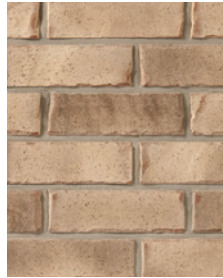

Legacy Series

This series is inspired by the graceful brickwork of stately historic homes, with textures ranging from subtle to grooved to pressed bark and diverse edge treatments. Through vibrant hues of orange and yellow, the Legacy Series adds brilliance to any exterior. Suitable for both commercial and residential use, these decorative bricks offer a traditional old-world charm.

Clay Brick: Canyon
Stone Masonry: Vivace, Verona Finesse, Polar White, Standard
Pavers: Enviro Midori, Champagne

Legacy Series

Legacy Collection

COLOURS

All colours in the sizes shown are Stock Item Products. Manufactured in our Brampton, Ontario plant.

ARNPRIOR
Sizes: Premier Plus

CANYON
Sizes: Premier Plus

CHURCH HILL
Sizes: Premier Plus

CRIMSON
Sizes: Premier Plus

CRYSTAL GRAY
Sizes: Premier Plus

MADISON COUNTY
Sizes: Premier Plus

MANCHESTER
Sizes: Premier Plus

OLD CHICAGO
Sizes: Premier Plus

OLD SCHOOL
Sizes: Premier Plus

STERLING GRAY
Sizes: Premier Plus

VERIDIAN
Sizes: Premier Plus

VIENNA
Sizes: Premier Plus

WESTMONT
Sizes: Premier Plus

WYNDHAM GRAY
Sizes: Premier Plus