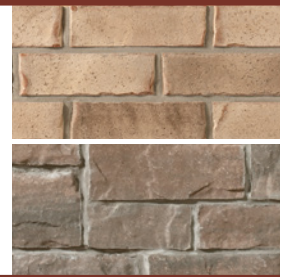

Clay Brick: Canyon
Stone Masonry: Vivace, Verona Finesse, Polar White, Standard
Pavers: Enviro Midori, Champagne

Legacy Series

Legacy Collection

COLOURS

All colours in the sizes shown are Stock Item Products. Manufactured in our Brampton, Ontario plant.

OLD CHICAGO
Sizes: Premier Plus

OLD SCHOOL
Sizes: Premier Plus

STERLING GRAY
Sizes: Premier Plus

VERIDIAN
Sizes: Premier Plus

VIENNA
Sizes: Premier Plus

WESTMONT
Sizes: Premier Plus

WYNDHAM GRAY
Sizes: Premier Plus

design idea!

Combine Legacy Series brick with textured stone for stately charm.

SIZE

Premier Plus
Length 257 mm (10 1/8")
Height 79 mm (3 1/8")
Depth 90 mm (3 1/2")
Bricks per square foot 3.9
Bricks per square meter 42