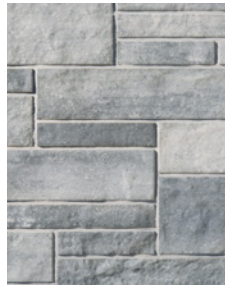

MARBLE GRAY
Sizes: Multi Bundle