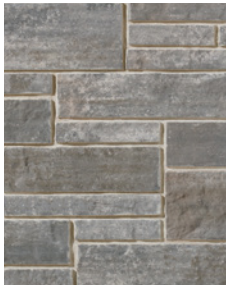

Granada

Fresh, marbled colour compositions make Granada an adaptable stone for today's chic design trends. Offered in an array of alluring colours, Granada's unique textures combine easily with our clay and concrete bricks especially well with the sleek, smooth Contempo for unique design options.

Stone Masonry: Granada, Ashland with Contempo, Dover (PRP)
Pavers: Nueva® Paver, Onyx with Rialto 80mm, Marble Grey border

COLOURS

All colours in the sizes shown are Stock Item Products.

ASHLAND
Sizes: Multi Bundle