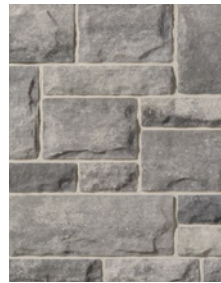

Artiste 2

Artiste 2 stone is the next generation of our popular Artiste Stone Masonry: enhanced aesthetics like straight top and bottom edges and beautifully blended new earth tone colours help deliver cleaner lines and a more natural-looking hand-crafted stone appearance. Easier to install with even less waste than the original Artiste. Artiste 2 allows for a variety of configurations by mixing sizes, lengths and combining with other Brampton Brick clay and concrete products.

Stone Masonry: Artiste 2, Picasso (with over-mortaring)

COLOURS

All colours in the sizes shown are Stock Item Products.

CHAMPAGNE
Sizes: Combo, Large
 Combo

DOVER
Sizes: Combo, Large
 Combo

HARBOUR MIST
Sizes: Combo, Large
 Combo