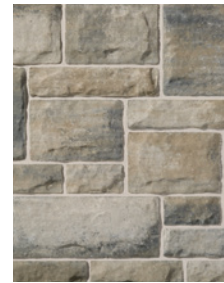

PICASSO
Sizes: Combo, Large
Combo