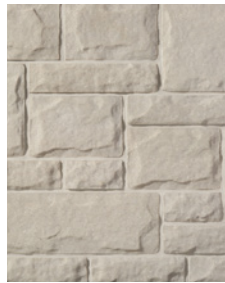

Artiste 2

Artiste 2 stone is the next generation of our popular Artiste Stone Masonry: enhanced aesthetics like straight top and bottom edges and beautifully blended new earth tone colours help deliver cleaner lines and a more natural-looking hand-crafted stone appearance. Easier to install with even less waste than the original Artiste. Artiste 2 allows for a variety of configurations by mixing sizes, lengths and combining with other Brampton Brick clay and concrete products.

Stone Masonry: Artiste 2, Picasso (with over-mortaring)

COLOURS

All colours in the sizes shown are Stock Item Products.

CHAMPAGNE
Sizes: Combo, Large
 Combo

DOVER
Sizes: Combo, Large
 Combo

HARBOUR MIST
Sizes: Combo, Large
 Combo