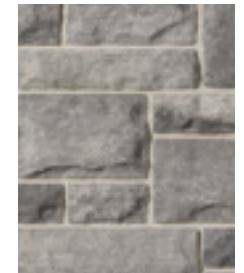

Brick: Legacy Series, Crimson
Stone Masonry: Artiste 2, Marble Gray