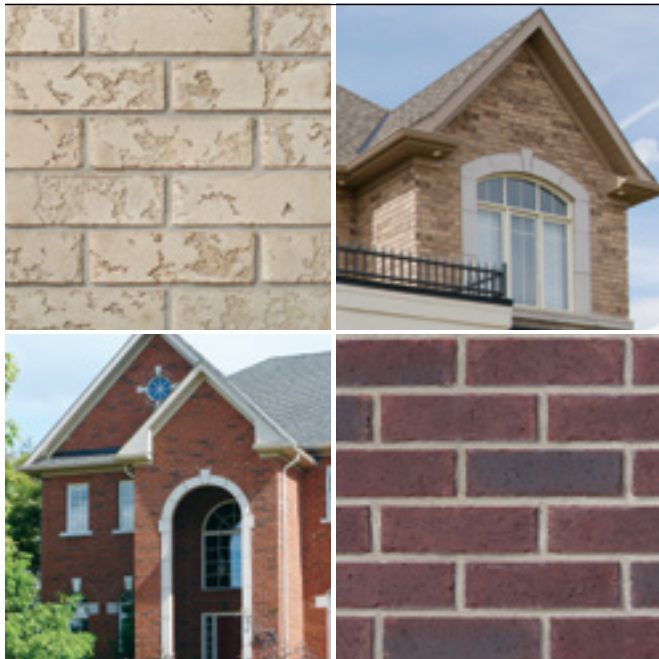

THE 5 axes

The Legacy Collection