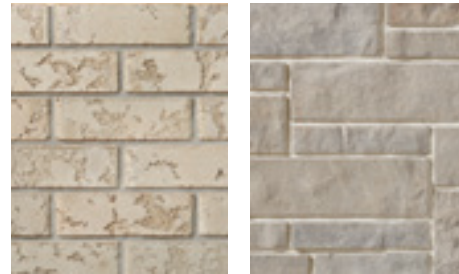

Brick: Legacy Series, Sterling Gray
Stone Masonry: Granada, Sunrise