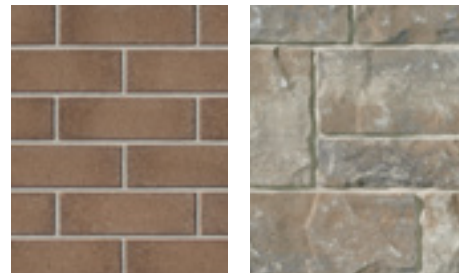

Brick: Contemporary Series, Regency Brown
Stone Masonry: Vivace, Palermo Beige