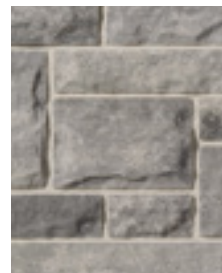

Brick: Contemporary Series, Espresso
Stone Masonry: Artiste 2, Marble Gray