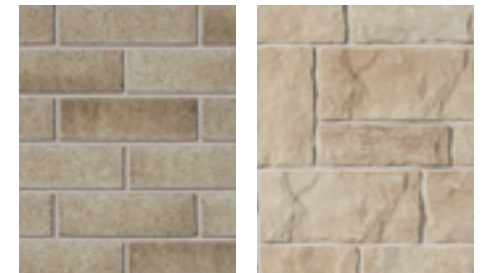

Brick: Contemporary Series, Milano Matt
Stone Masonry: Vivace, Milano