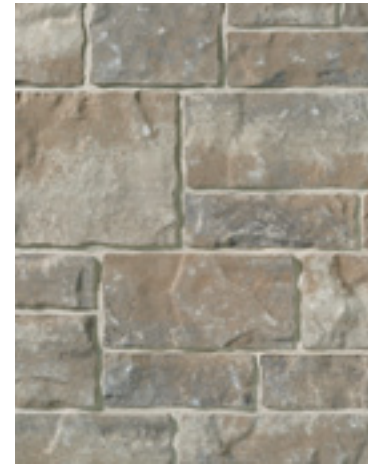

PALERMO BEIGE
Sizes: Multi Bundle